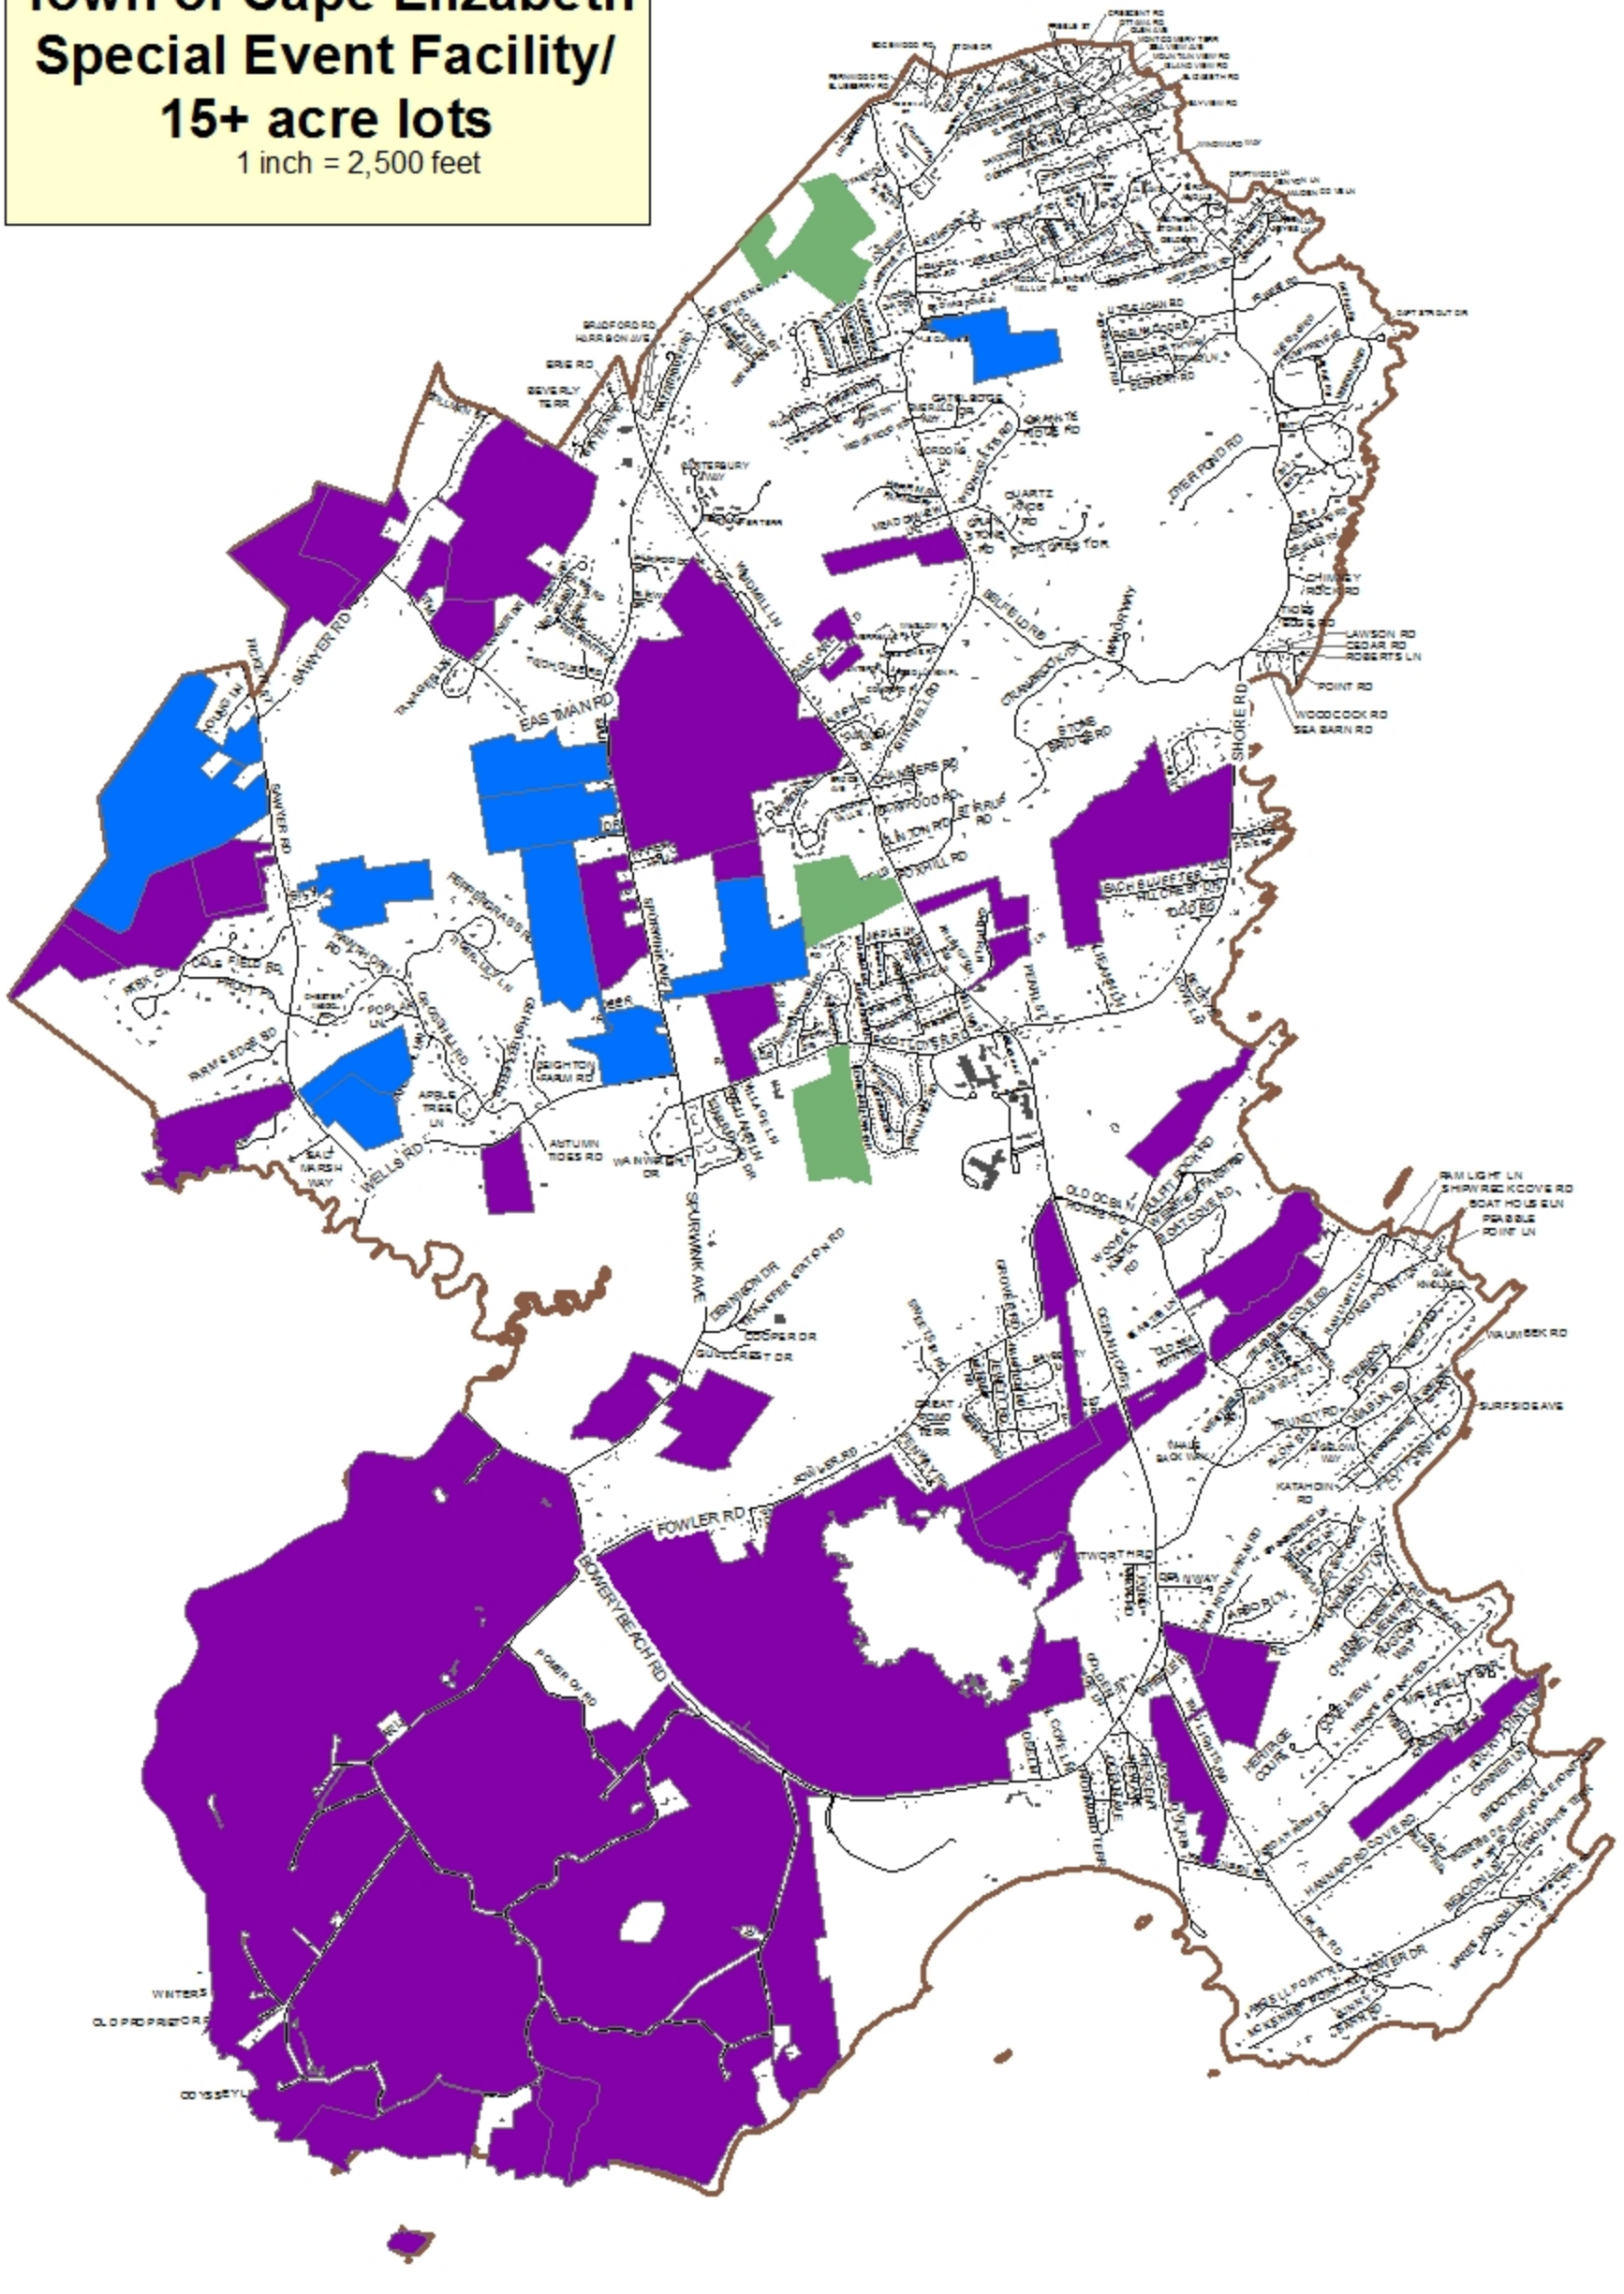

**Town of Cape Elizabeth  
Special Event Facility/  
15+ acre lots**  
1 inch = 2,500 feet

**Legend**

- Contiguous RA Lots > 15 Ac
- RB lots < 15 acres
- RC lots < 15 acres